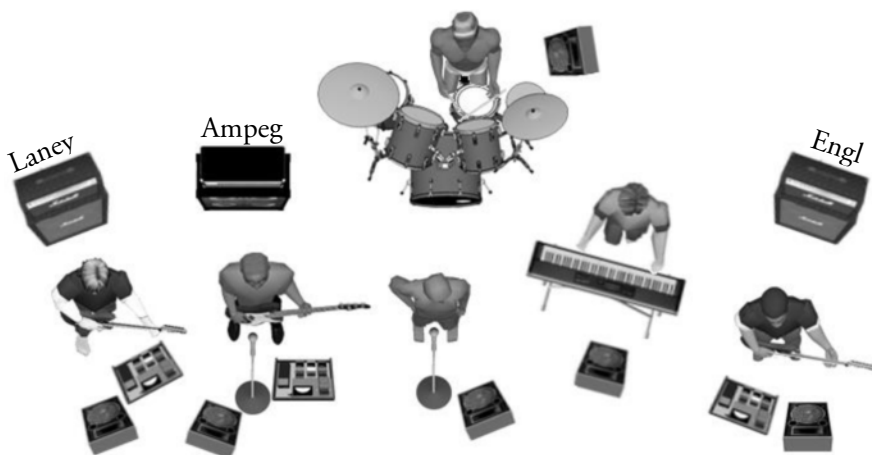

SOMNUS AETERNUS RIDER

Somnus Aeternus is a doom metal band from Brno, Czech Republic. For live gigs, a session member is employed for keyboards.

NAME	PLAYS	GEAR	IMPEDANCE	DI	VOCAL MIC
Insomnic	Vocals	AKG D5			Yes
Čed	Bass guitar, vocals	Ampeg PF-500	4Ω, 8Ω	Mono	Yes
Kubýk	Electric Guitar	Laney LH50	4-16Ω		
Wohma	Electric Guitar	Engl Blackmore	4-16Ω		
<session>	Keyboards			Stereo	
Indián	Drums				

Unless specified otherwise, the band brings: cymbals, snare, bass guitar, 2 electric guitars, bass amplifier, 2 guitar amplifiers, keyboards, vocal mic

Special requirements: minimal lighting, moderately foggy stage

STAGE PLAN

Contact: info@somnusaeternus.cz or +420776013272

Thank you!